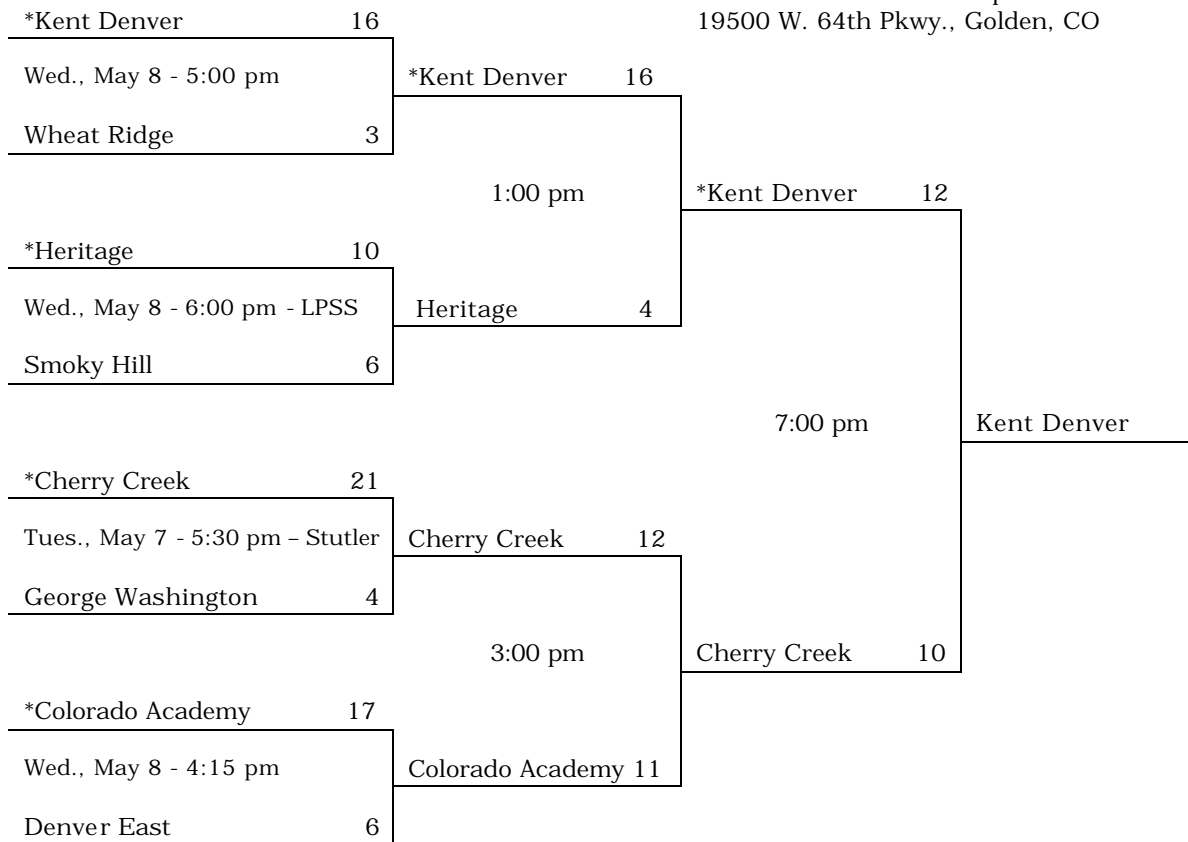

## 3-FOOTHILLS-10

Columbine  
Dakota Ridge  
Golden  
Ralston Valley  
Steamboat Springs  
Wheat Ridge

## 4-SOUTHERN-7

Air Academy  
Denver East  
George Washington  
Liberty  
Pine Creek  
Rampart  
Thomas Jefferson

Completed by  
May 8, 2002

May 11, 2002  
NAAC

May 15, 2002  
NAAC

North Area Athletic Complex  
19500 W. 64th Pkwy., Golden, CO