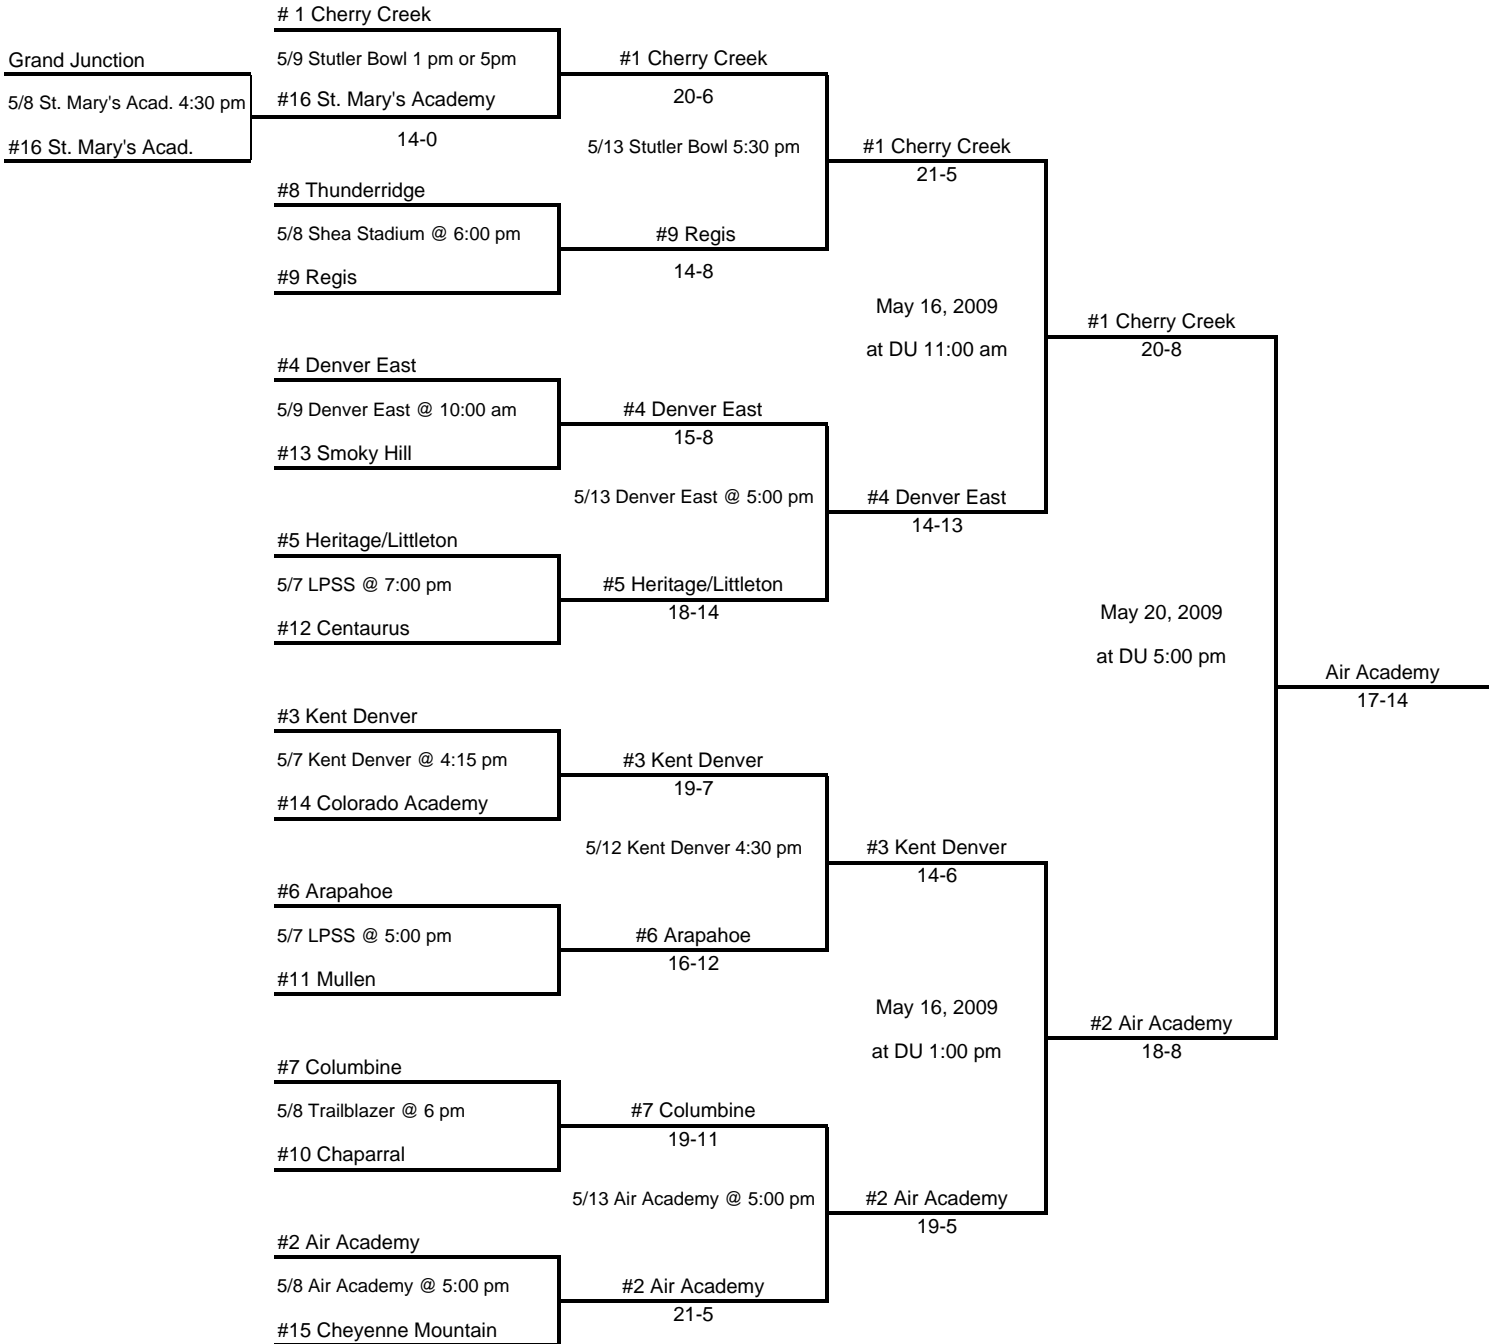

GIRLS' LACROSSE PLAYOFF BRACKET 2009

* Times and Locations will be updated as they are received

Completed by 5/9/09   Completed by 5/13/09