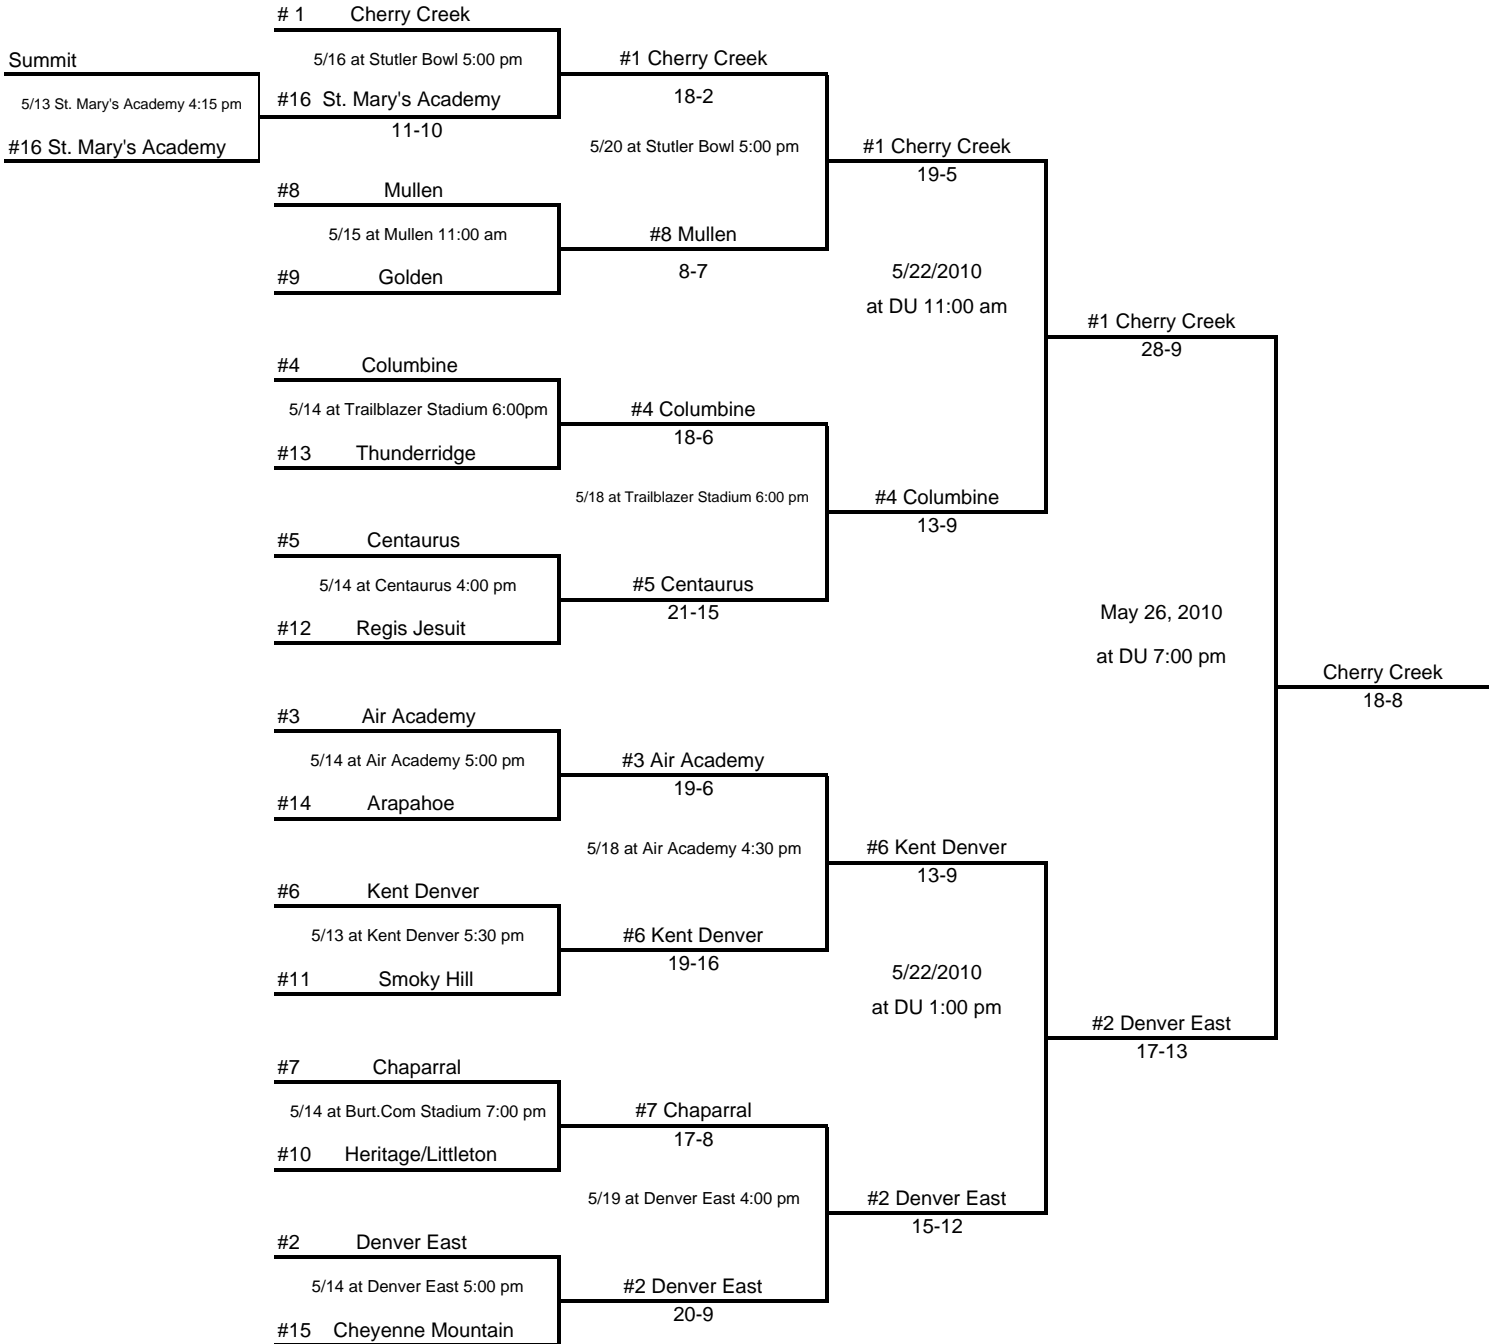

GIRLS' LACROSSE PLAYOFF BRACKET 2010

* Times and Locations will be updated as they are received

Completed by 5/15/2010   Completed by 5/19/2010