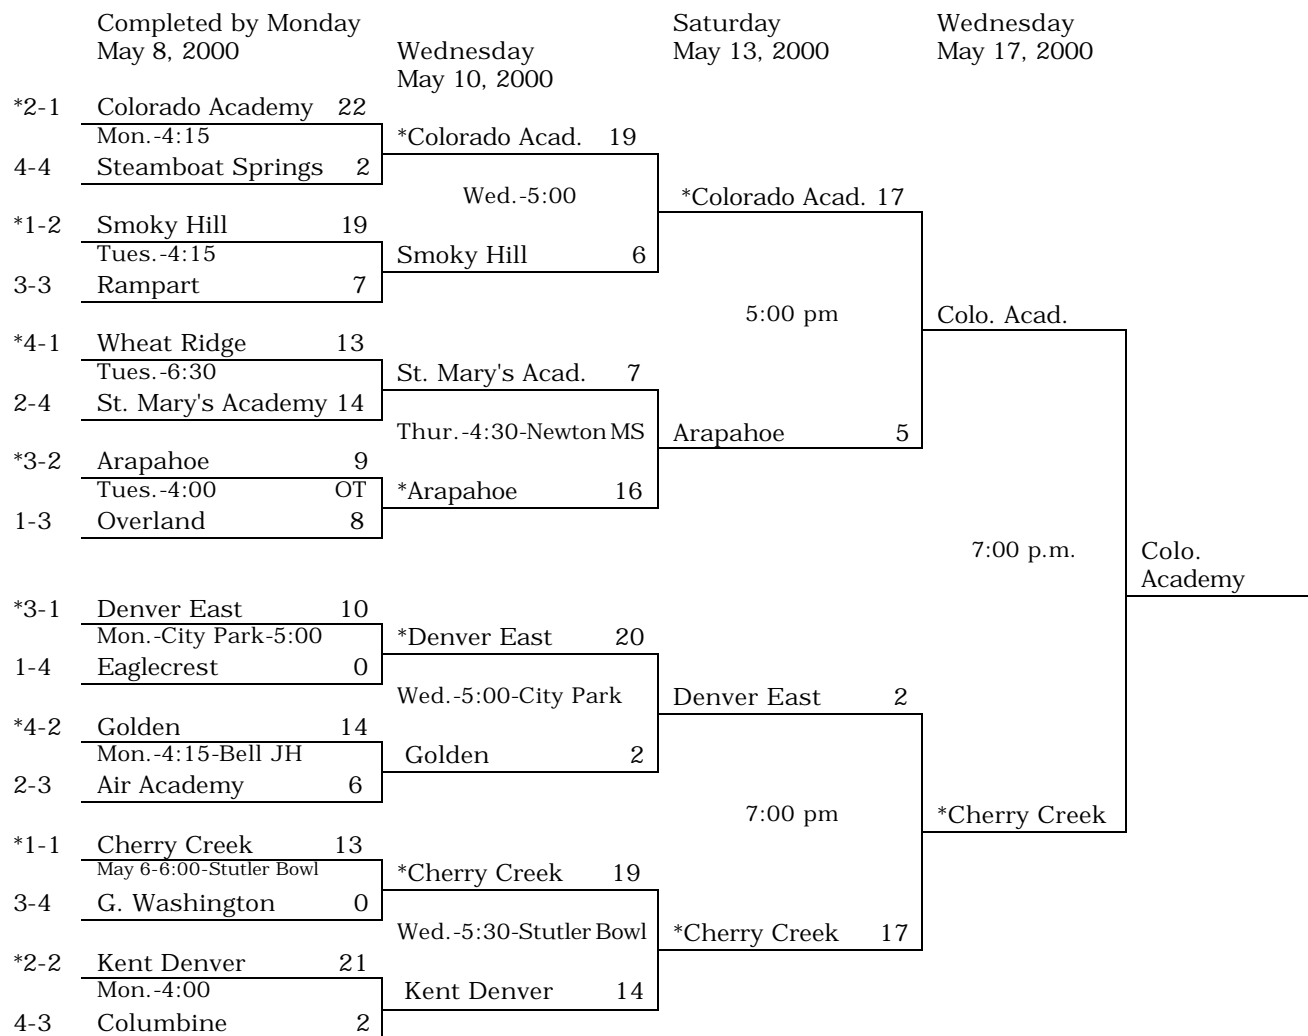

GIRLS' LACROSSE – 2000 PLAYOFF FORMAT

1-Centennial

Cherry Creek
Eaglecrest
Grandview
Overland
Smoky Hill

2-South Suburban

Air Academy
Colorado Academy
Kent Denver
Liberty
Rangeview
St. Mary's Academy

3-Metro

Arapahoe
Denver East
Douglas County
George Washington
Heritage
Pine Creek
Rampart

4-Foothills

Boulder
Columbine
Dakota Ridge
Golden
Steamboat Springs
Wheat Ridge

Independent

(not eligible for playoffs)
Thomas Jefferson

GIRLS' LACROSSE PLAYOFF BRACKET

*home team

**To be determined

Qualifiers determined by May 4, 2000

1. Teams will be placed on the bracket based on their records against division opponents and subsequent finish within each division. A point total for each team to determine division standing will be applied: 2 points for a win; 1 point for a tie; 0 points for a loss.
2. Division ties will be resolved using the CHSAA Lacrosse Tie-breaker.