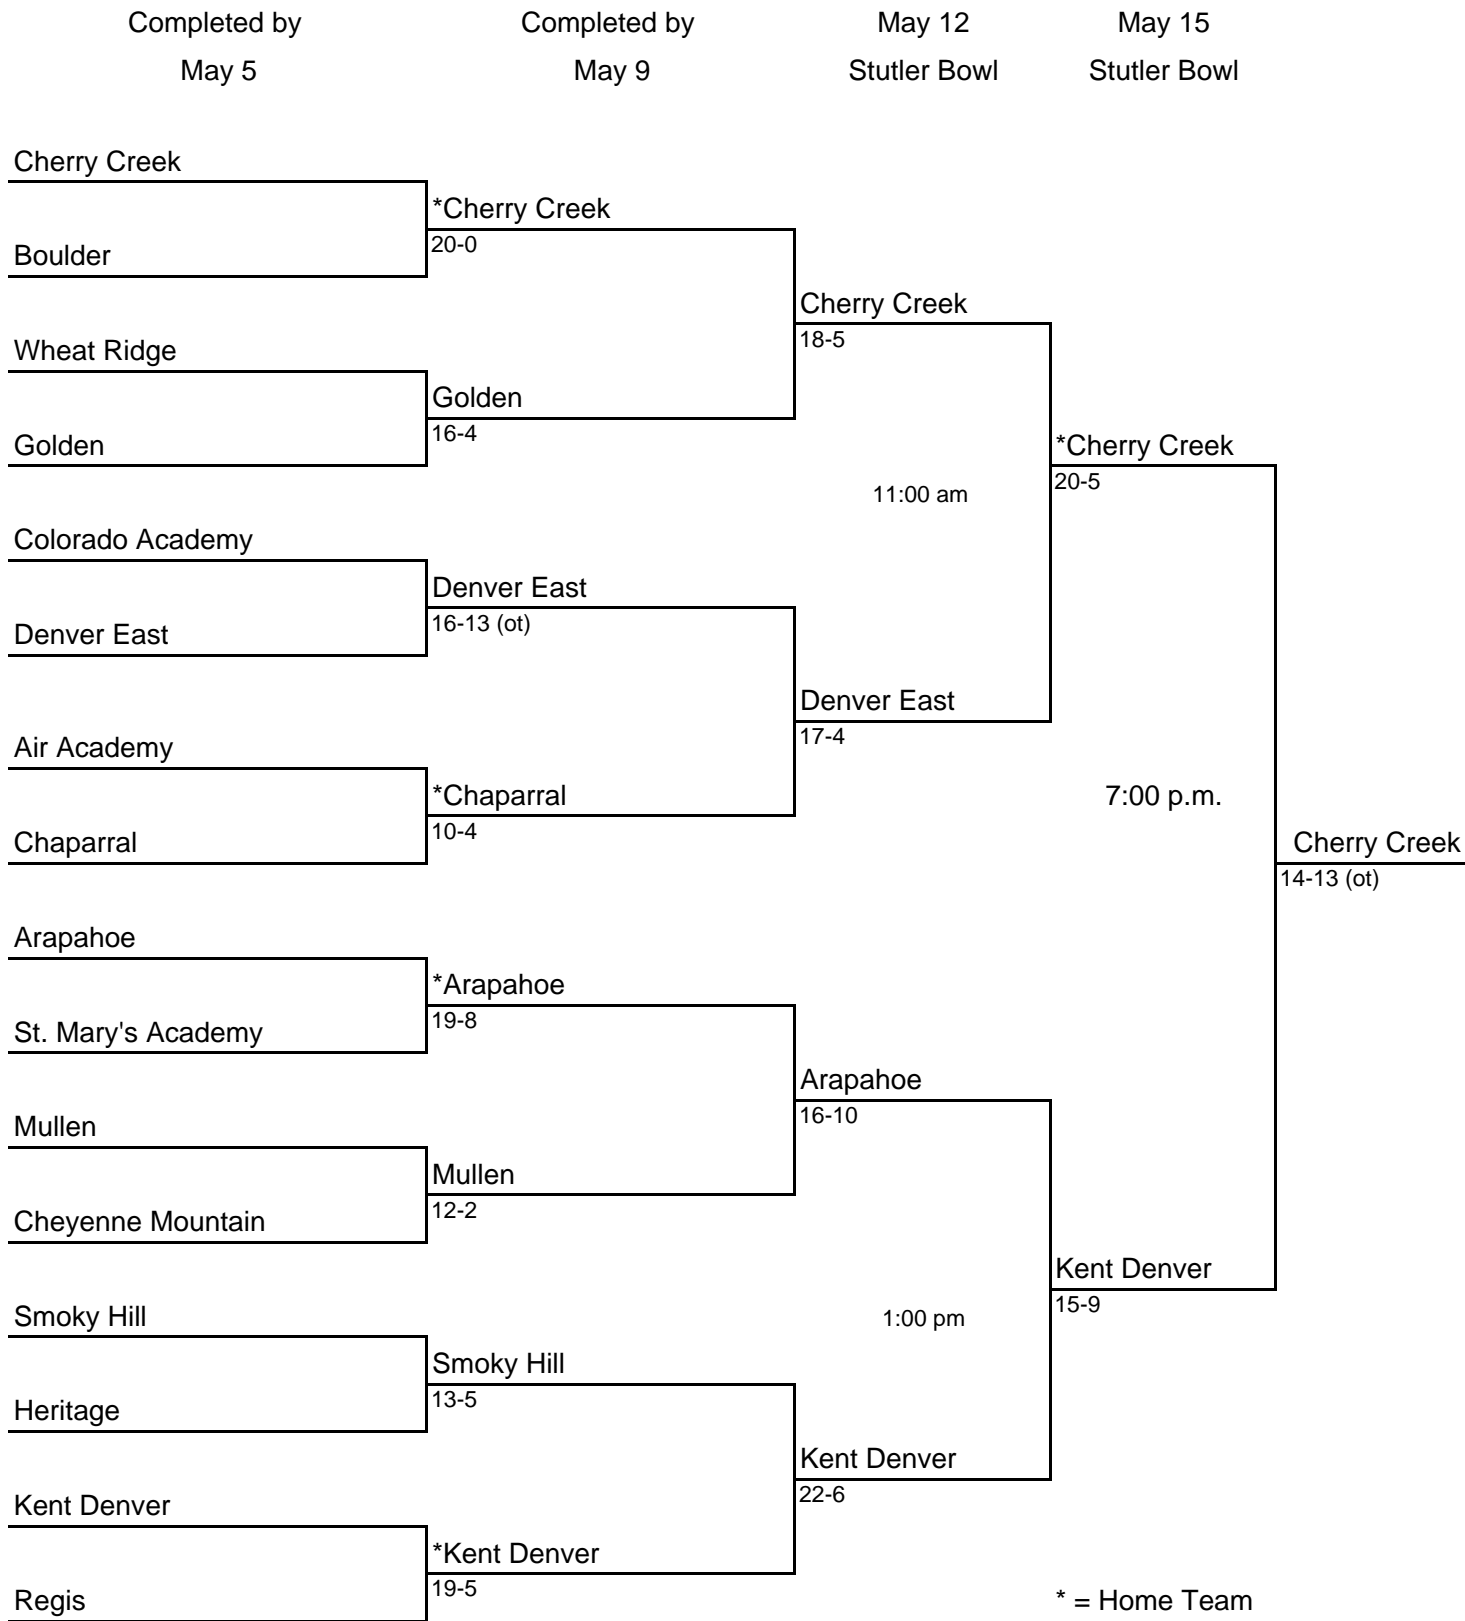

2007 GIRLS' FINAL STATE LACROSSE BRACKET

* = Home Team