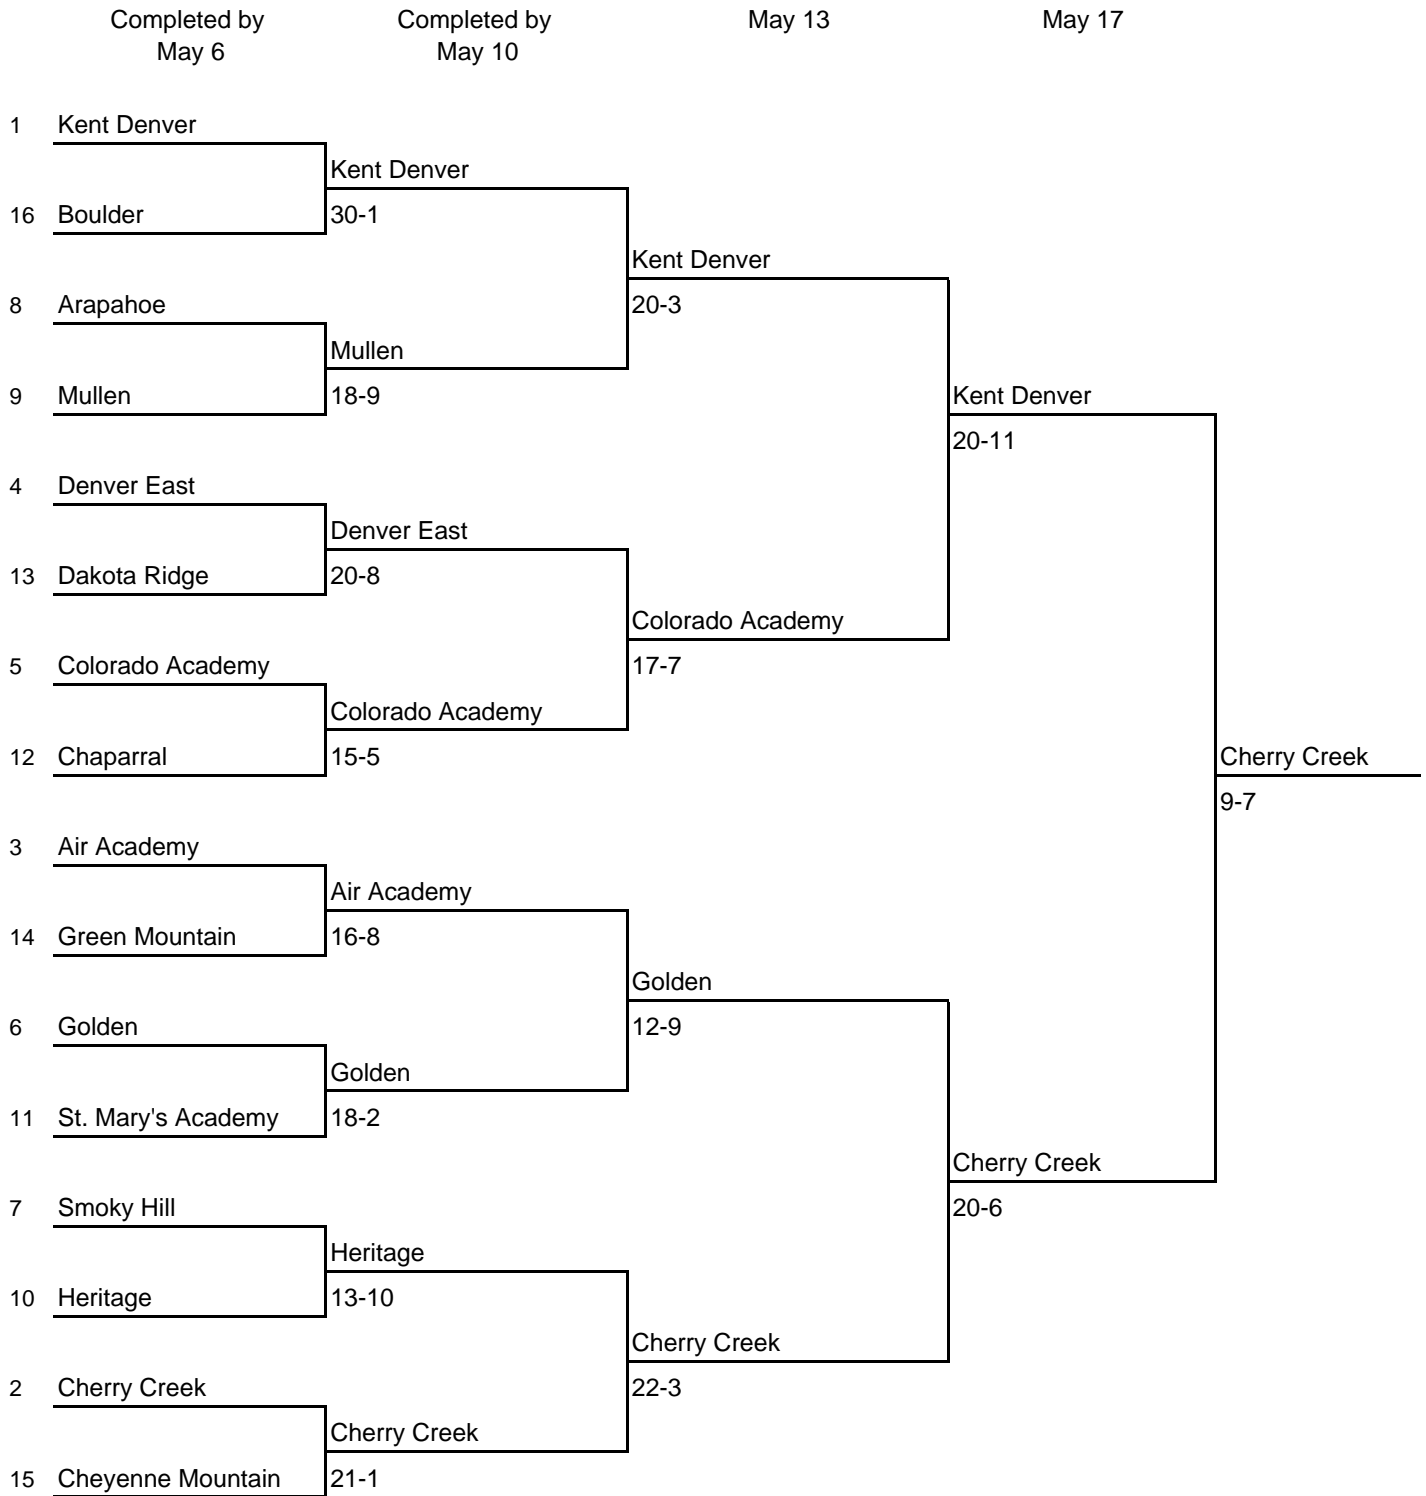

2006 GIRLS' STATE LACROSSE BRACKET