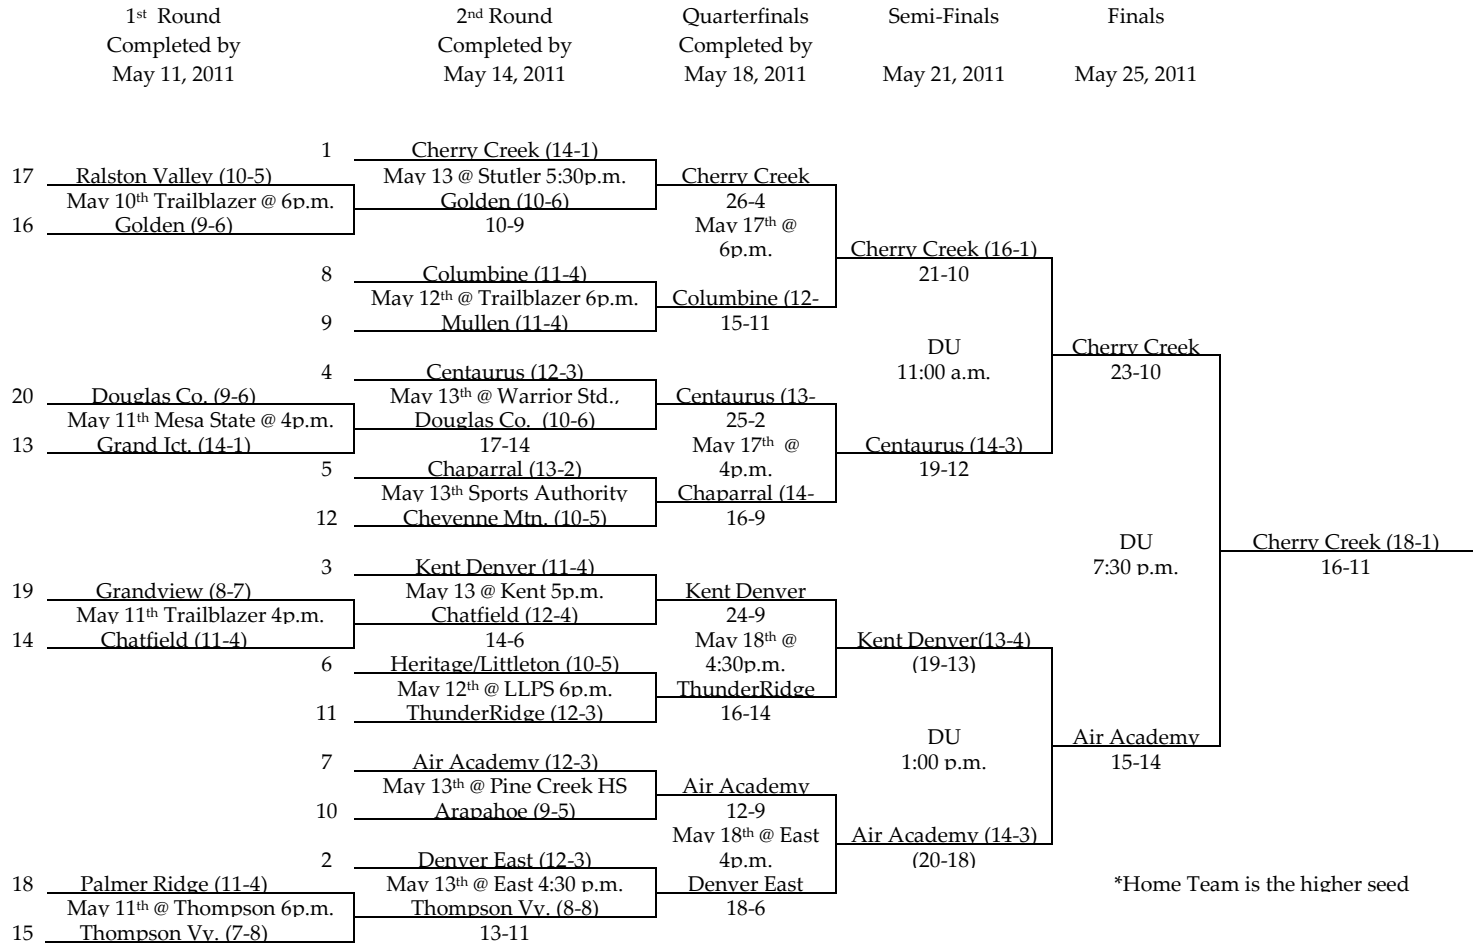

### First Round

(17) Mullen 13, (16) Cherokee Trail 9

(20) Ralston Valley 7, (13) Durango 3

(14) Columbine 14, (19) Fountain Valley 8

(15) Chatfield 18, (18) St. Mary's Academy 7

## GIRLS' LACROSSE PLAYOFF BRACKET 2011

Purchase Semifinals & Finals Tickets [HERE](#)

\*Home Team is the higher seed

**HOME TEAMS NEED TO REPORT SITES AND TIMES AS SOON AS POSSIBLE AND IMMEDIATELY FOLLOWING FUTURE ROUNDS**