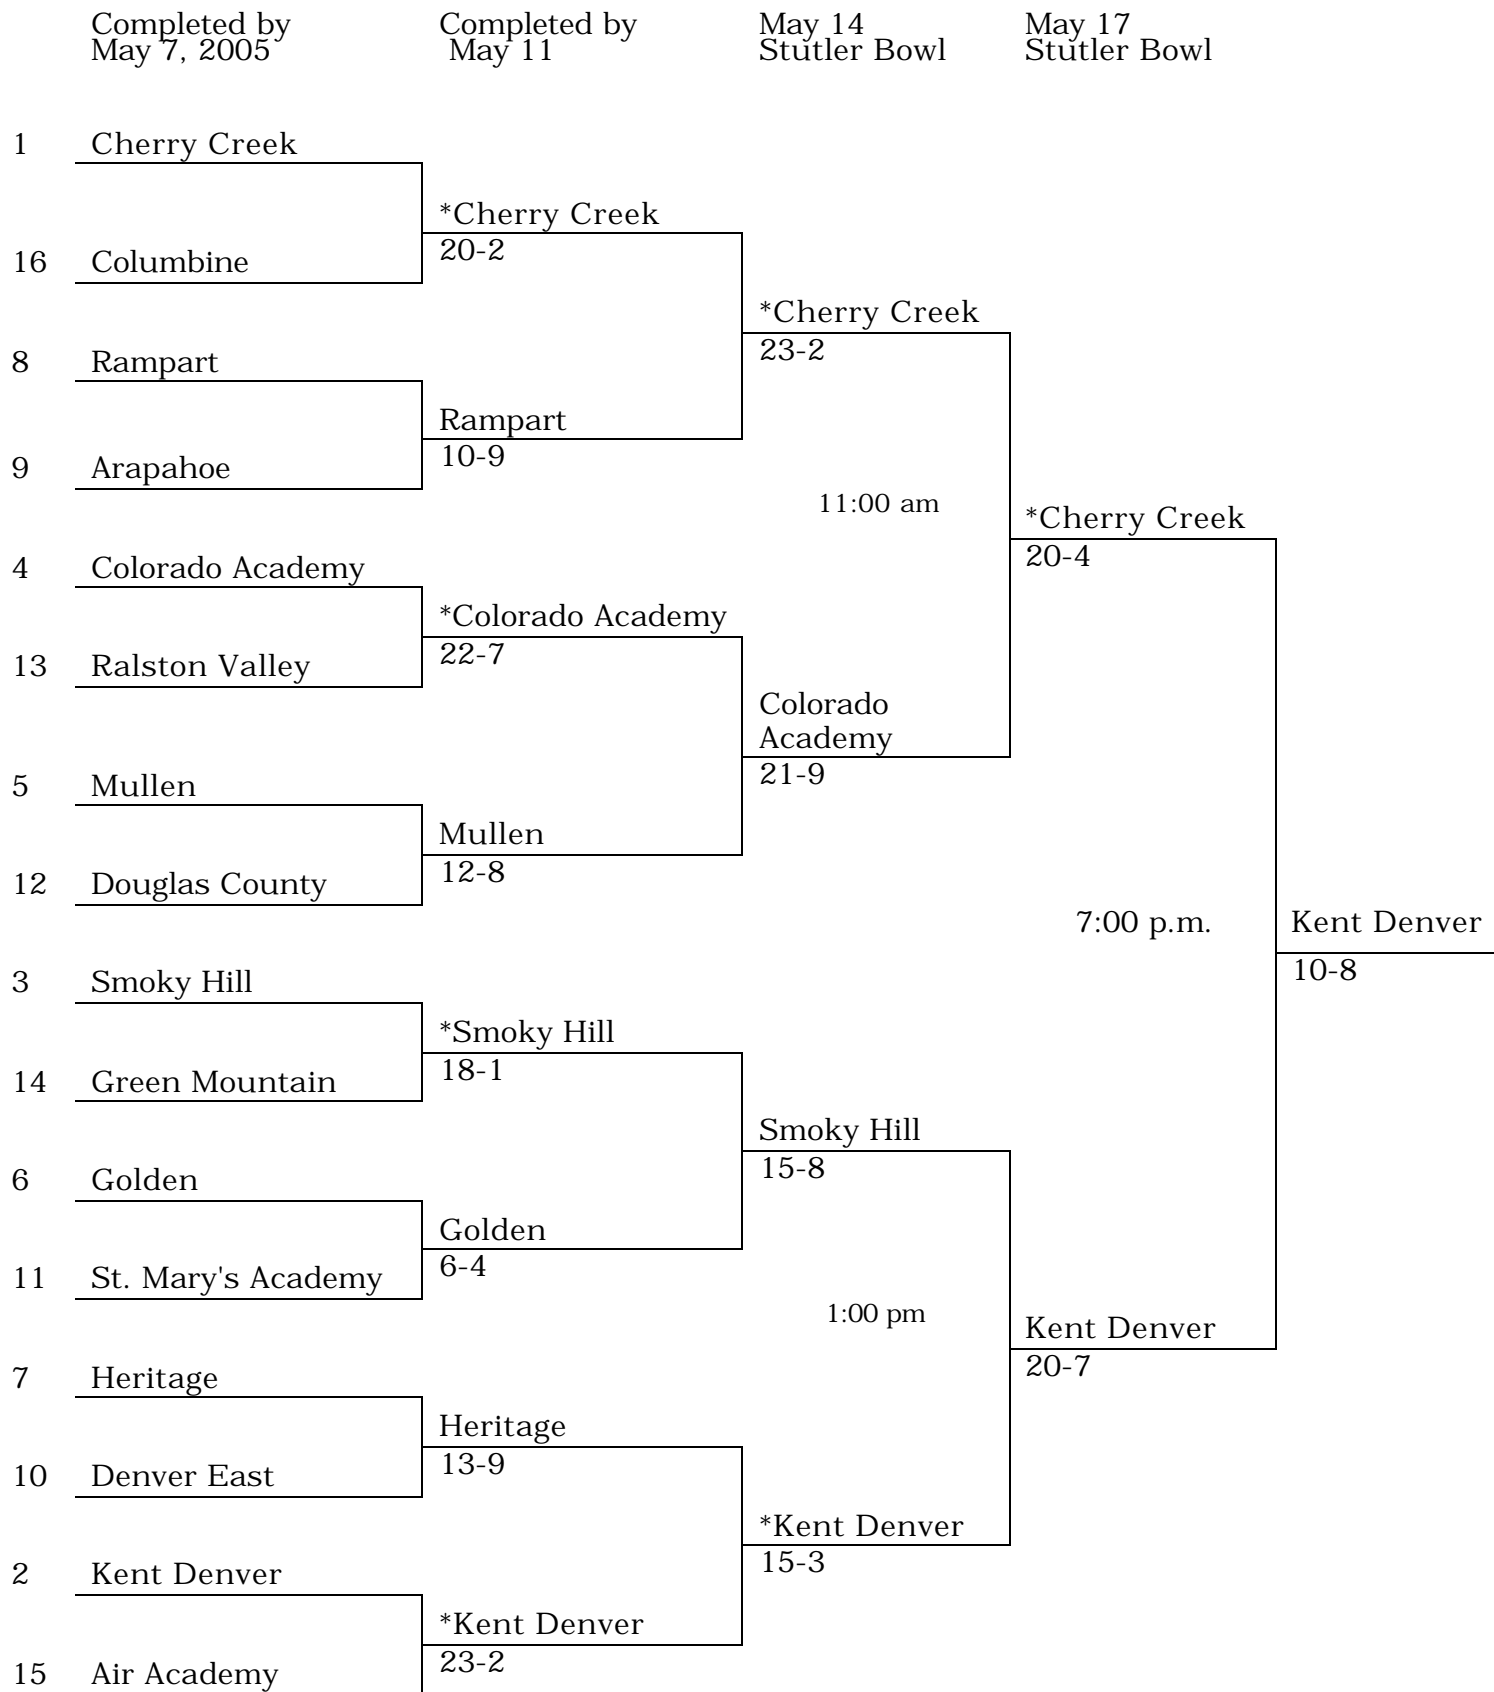

GIRLS' LACROSSE PLAYOFF BRACKET 2005

*home team is the higher seed