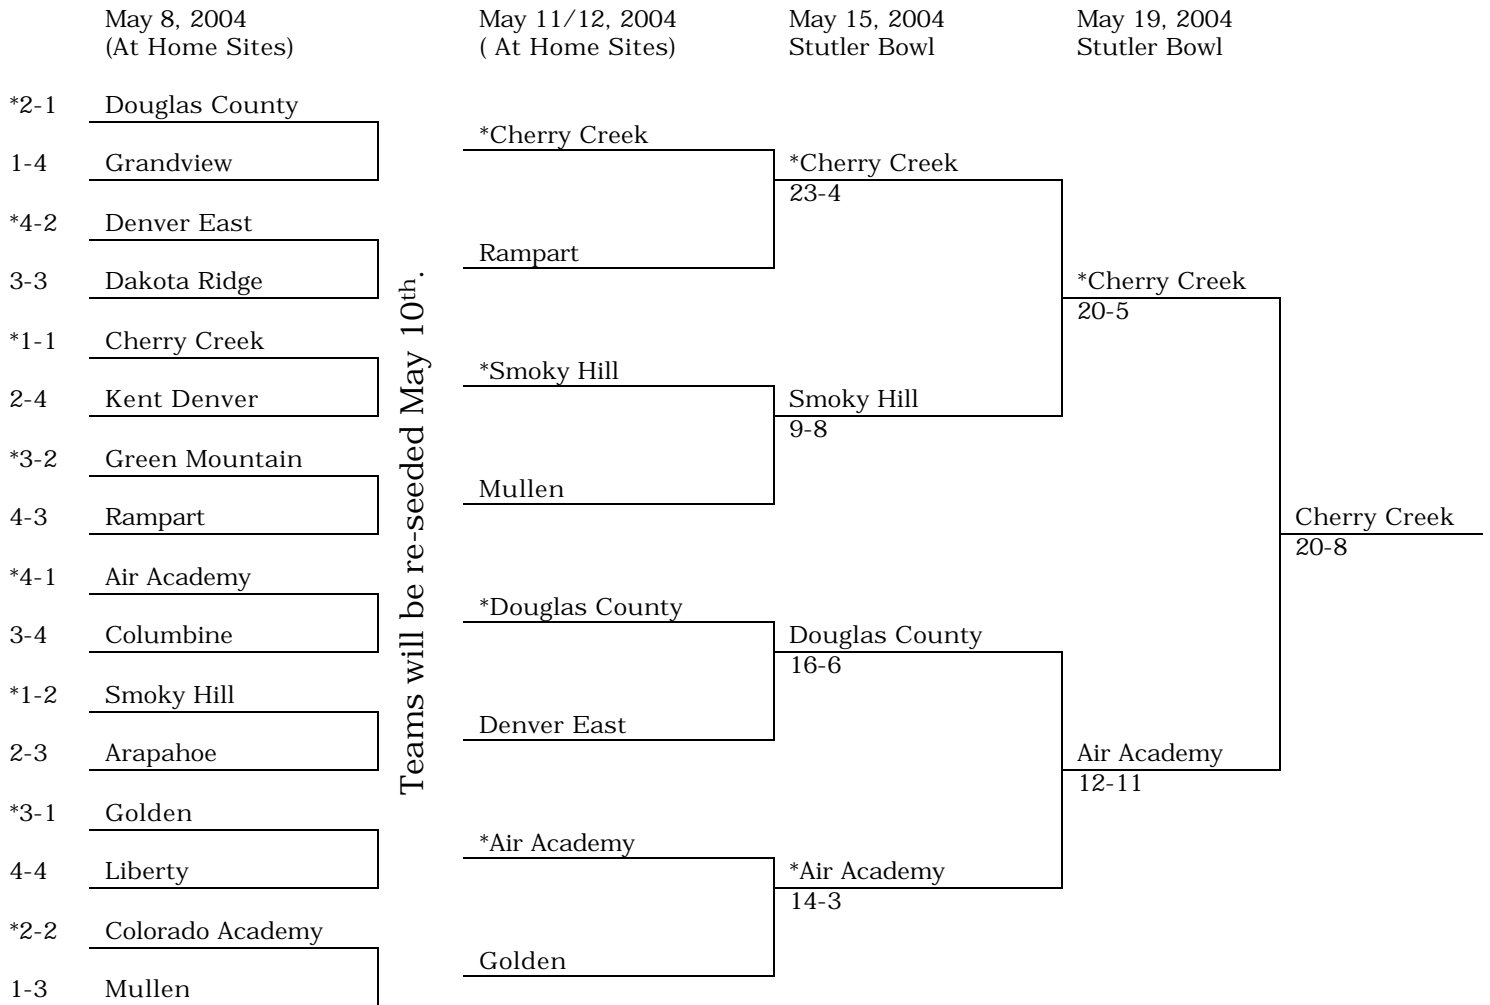

GIRLS' LACROSSE -2004 PLAYOFF FORMAT

GIRLS' LACROSSE PLAYOFF BRACKET

*home team