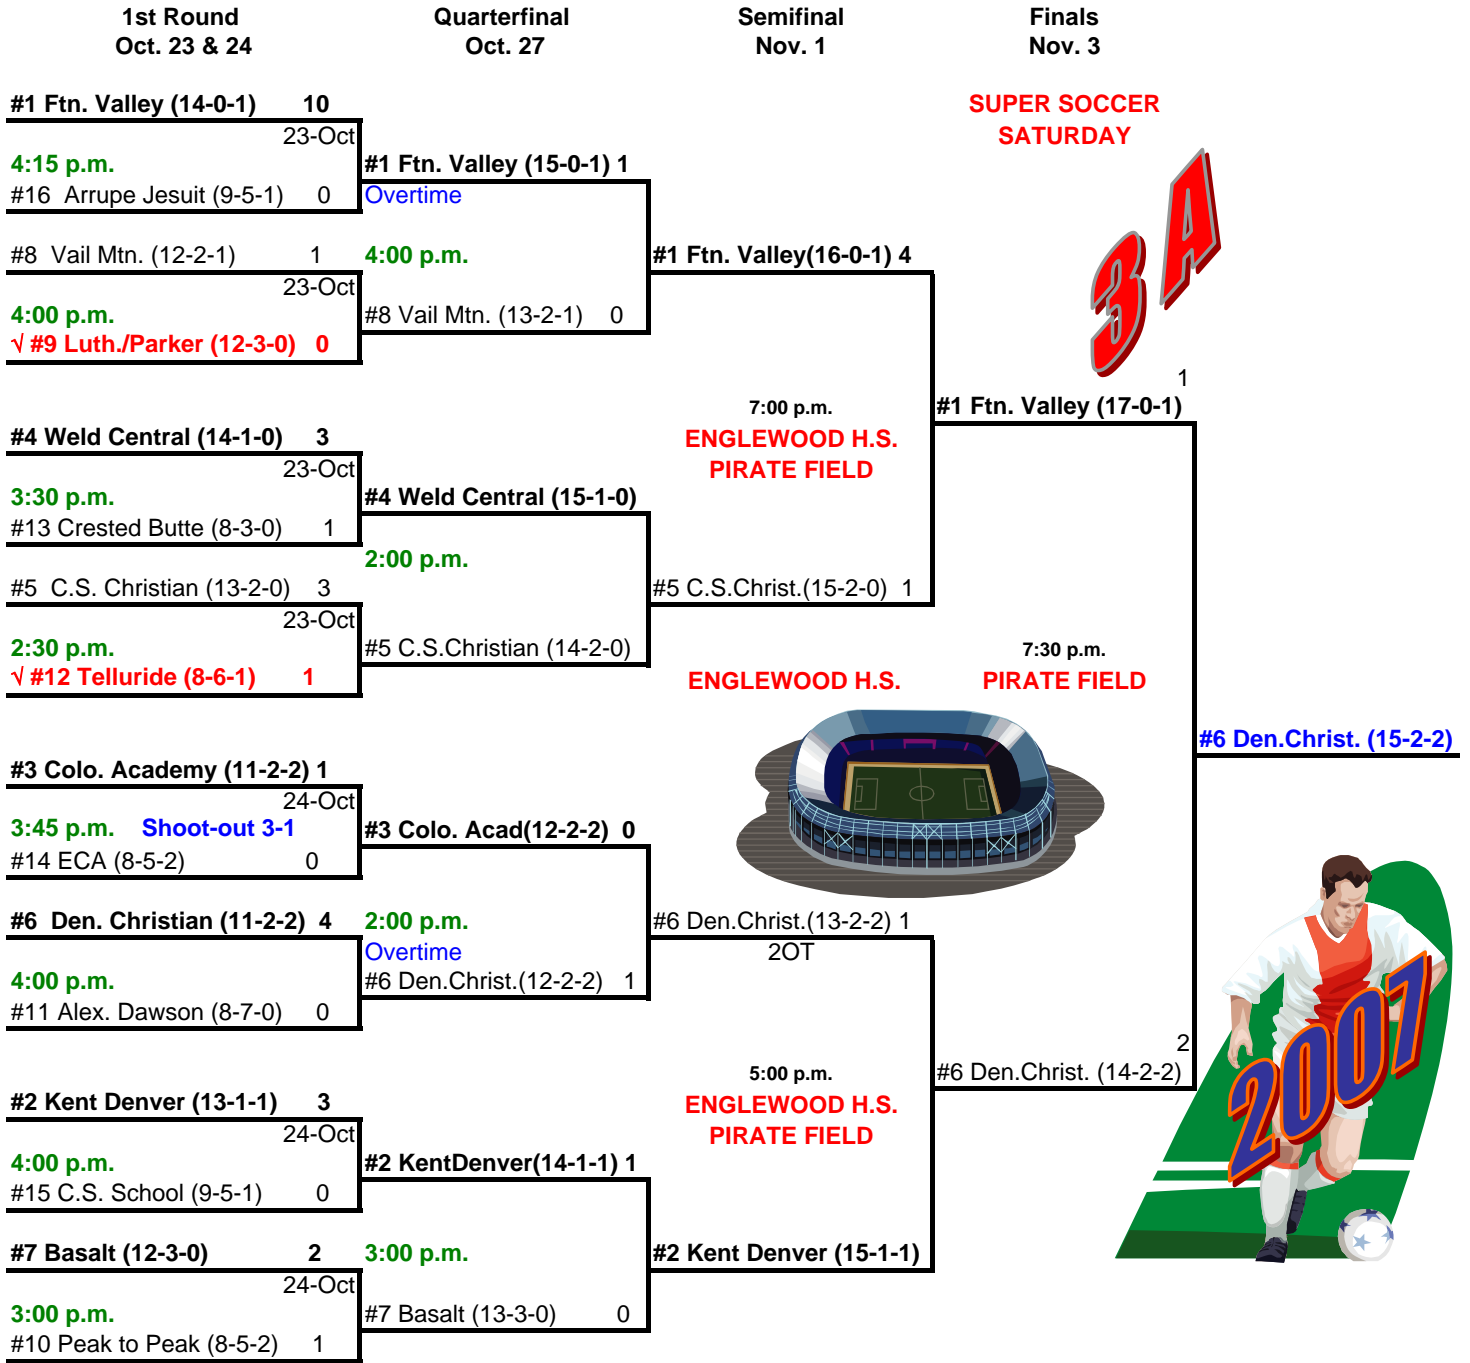

CHSAA 2007 3A SOCCER STATE BRACKET - BOYS

As of 11-5-07

The higher seeded team will be the home team (except as noted in the exception for round one, see CHSAA soccer bulletin) throughout and will host the 1st and quarterfinal rounds. The higher seed will be designated as the home team in semi and final games.
 ✓ Lutheran/Parker and Telluride will be home teams in first round, for being league champions

CHSAA 2007 4A SOCCER STATE BRACKET - BOYS

As of 11-8-07

SUPER SOCCER SATURDAY

ENGLEWOOD PIRATE FIELD

ENGLEWOOD H.S. PIRATE FIELD
7:30 p.m.

ENGLEWOOD H.S. PIRATE FIELD

The higher seeded team will be the home team throughout and will host the 1st and quarterfinal rounds. The higher seed will be designated as the home team in semi and final games.

The higher seeded team will be the home team throughout and will host the 1st and quarterfinal rounds. The higher seed will be designated as the home team in semi and final games.