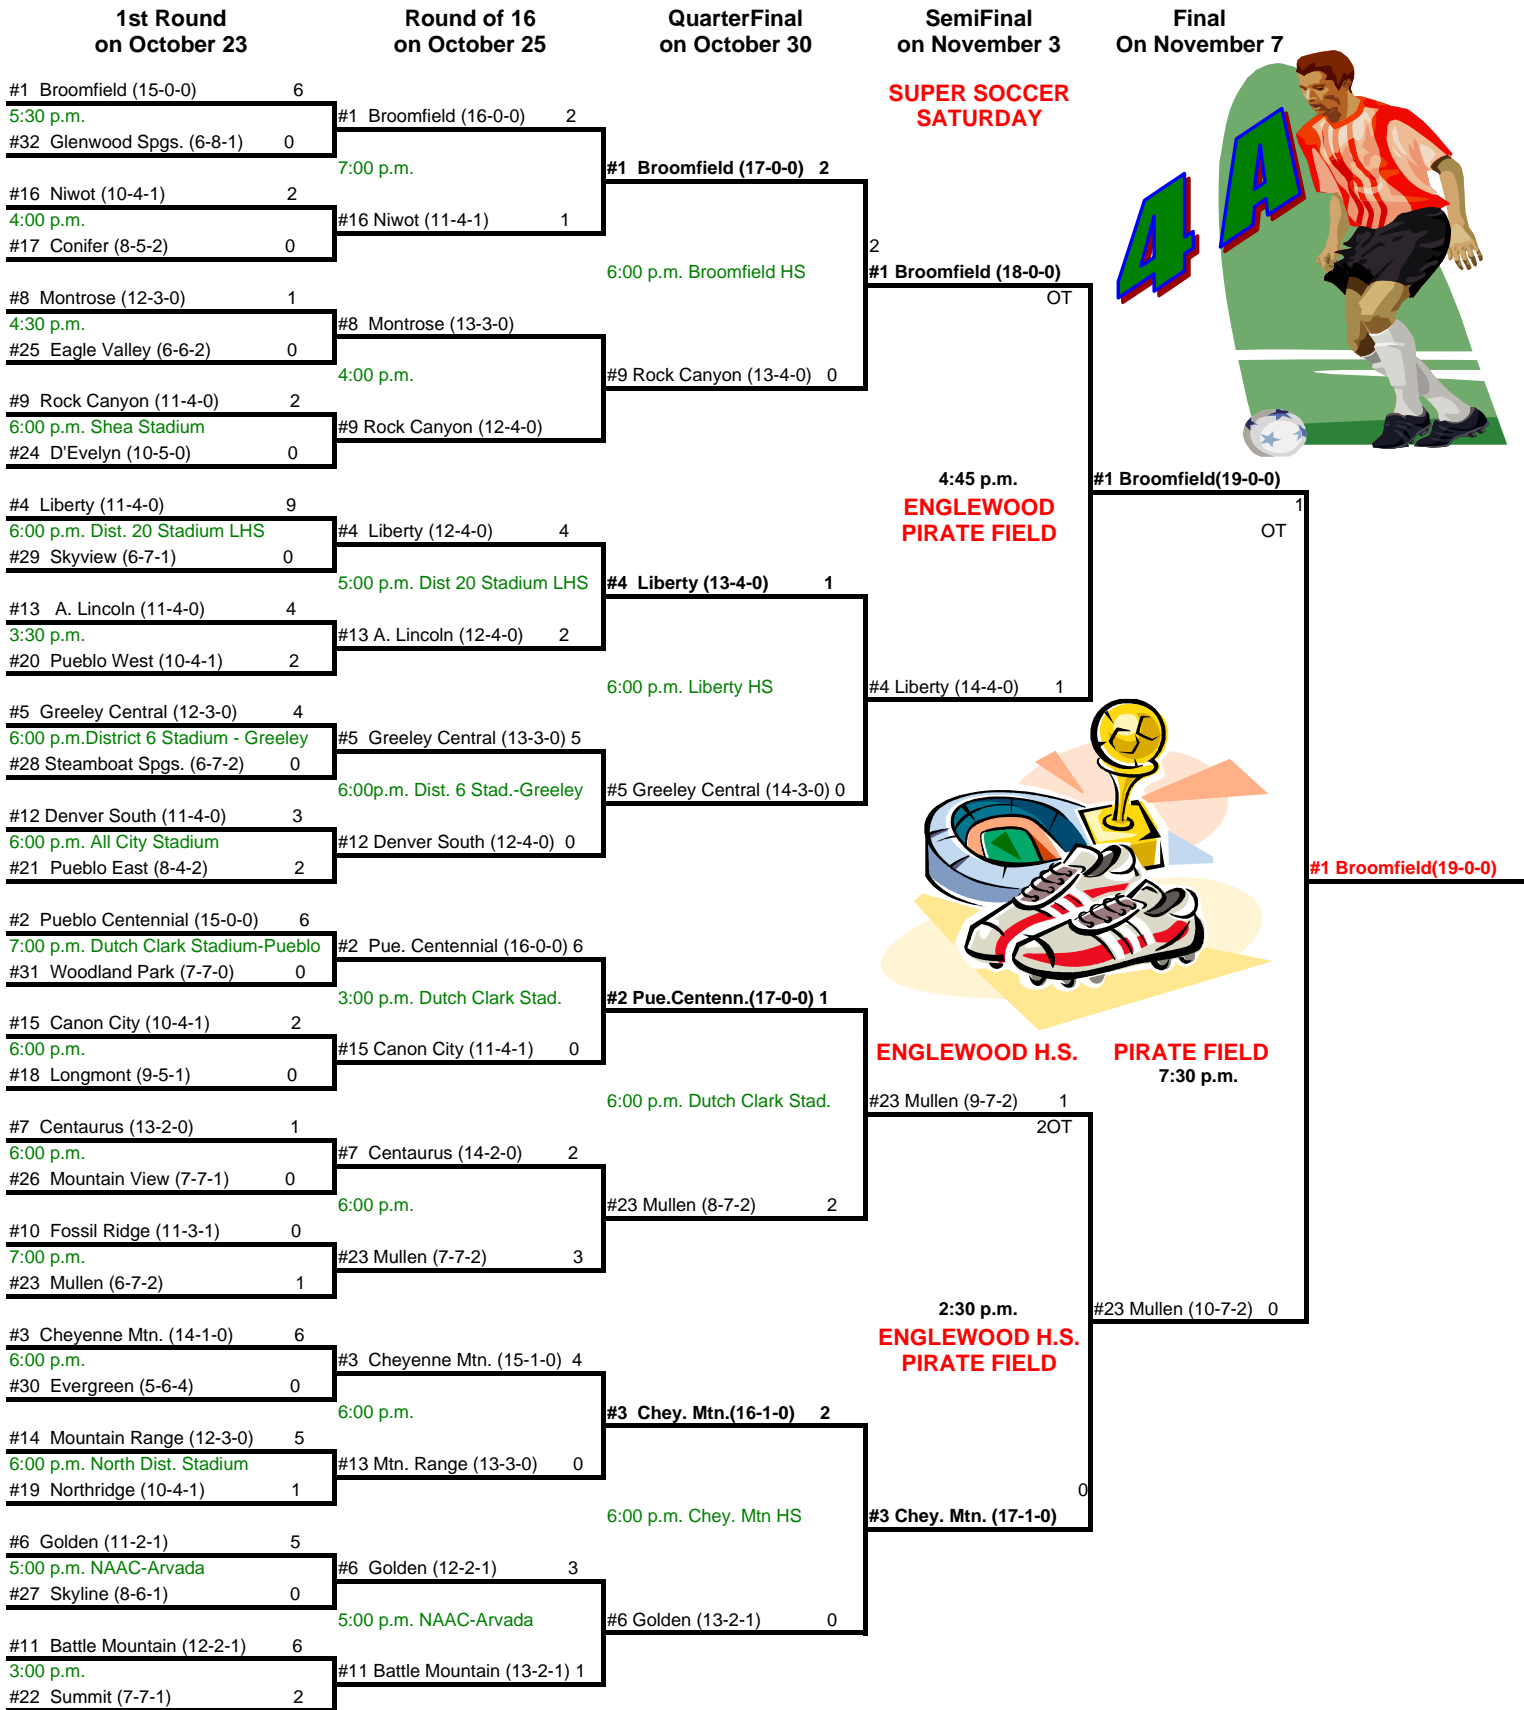

CHSAA 2007 3A SOCCER STATE BRACKET - BOYS

As of 11-5-07

The higher seeded team will be the home team (except as noted in the exception for round one, see CHSAA soccer bulletin) throughout and will host the 1st and quarterfinal rounds. The higher seed will be designated as the home team in semi and final games.
 ✓ Lutheran/Parker and Telluride will be home teams in first round, for being league champions

CHSAA 2007 4A SOCCER STATE BRACKET - BOYS

As of 11-8-07

SUPER SOCCER SATURDAY

ENGLEWOOD PIRATE FIELD

ENGLEWOOD H.S. PIRATE FIELD
7:30 p.m.

ENGLEWOOD H.S. PIRATE FIELD

The higher seeded team will be the home team throughout and will host the 1st and quarterfinal rounds. The higher seed will be designated as the home team in semi and final games.