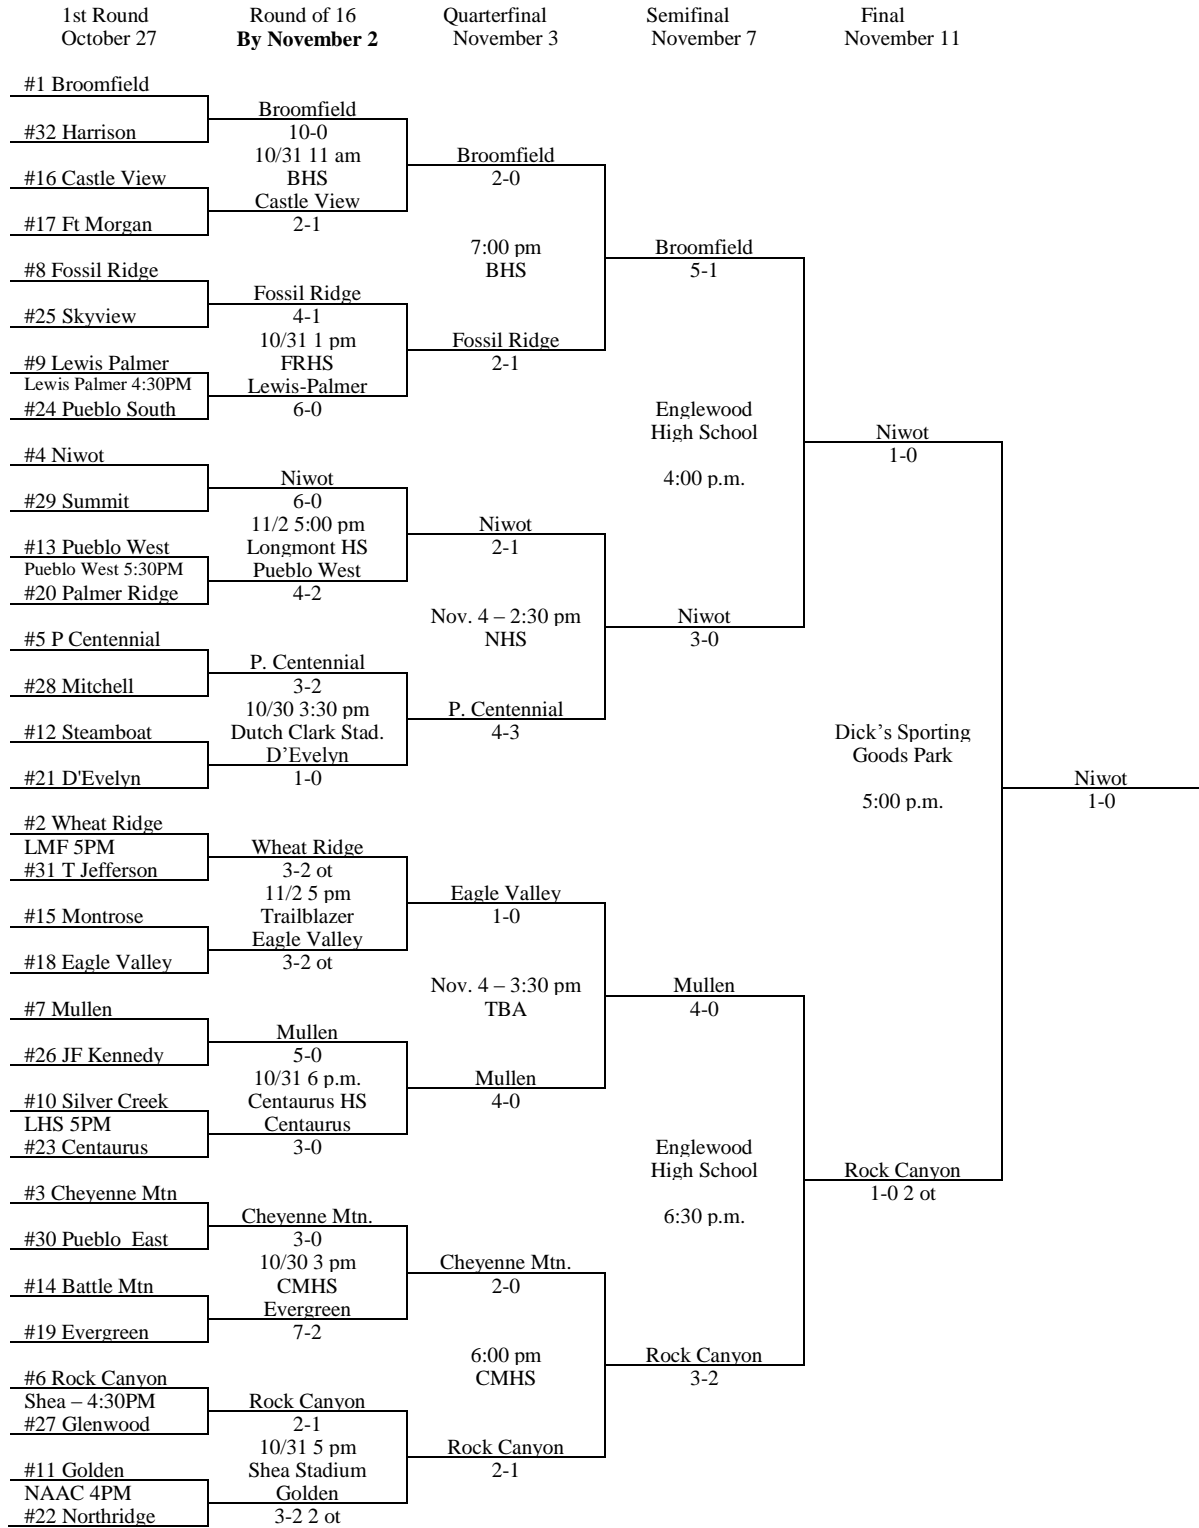

REVISED SCHEDULE DUE TO WEATHER POSTPONEMENTS

Friday (10/30), Saturday (10/31), Sunday (11/1) and Monday (11/2) may be used for make-up games.

2009 4A Boys' State Soccer Playoff Bracket

(Changes noted in bold)

The higher seeded team will be the home team throughout and will host the 1st, 2nd and quarterfinal rounds. The higher seed will be designated as the home team in semi and final games.