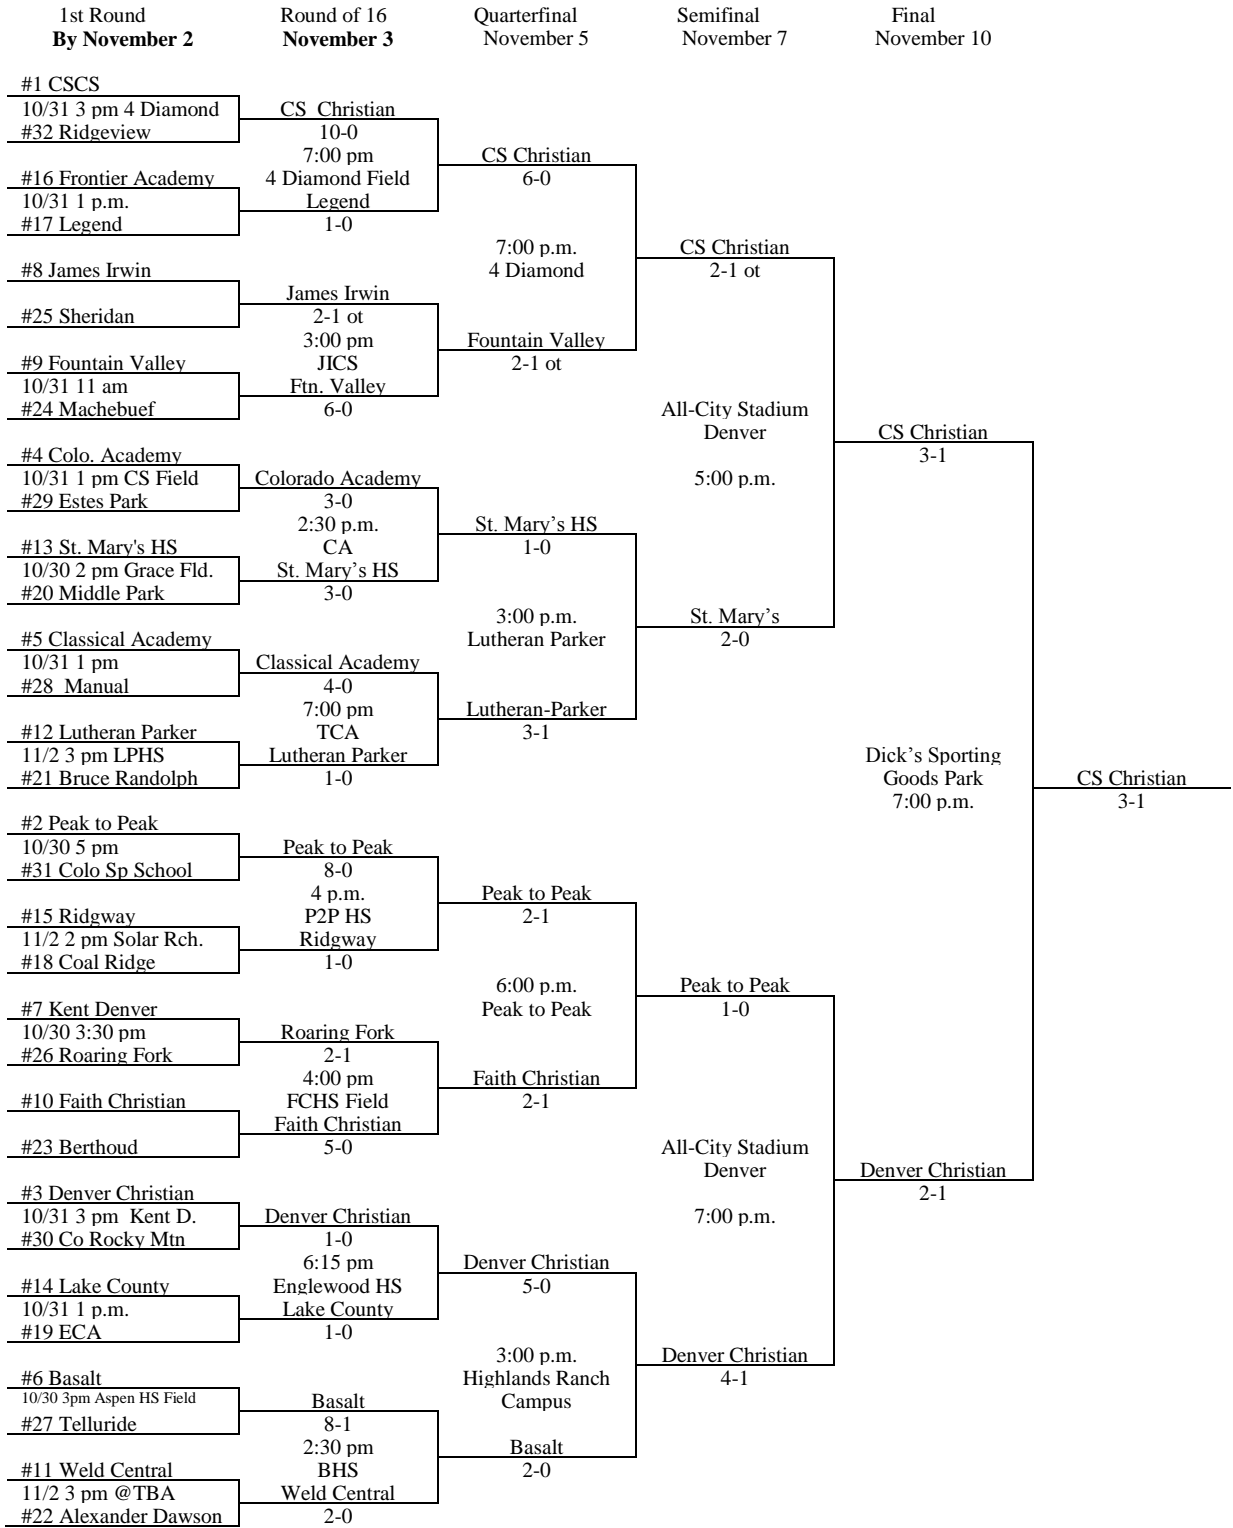

REVISED SCHEDULE DUE TO WEATHER POSTPONEMENTS

Friday (10/30), Saturday (10/31), Sunday (11/1) and Monday (11/2) may be used for make-up games.

2009 3A Boys' State Soccer Playoff Bracket

(Changes noted in bold)

The higher seeded team will be the home team throughout and will host the 1st, 2nd and quarterfinal rounds. The higher seed will be designated as the home team in semi and final games.

REVISED SCHEDULE DUE TO WEATHER POSTPONEMENTS