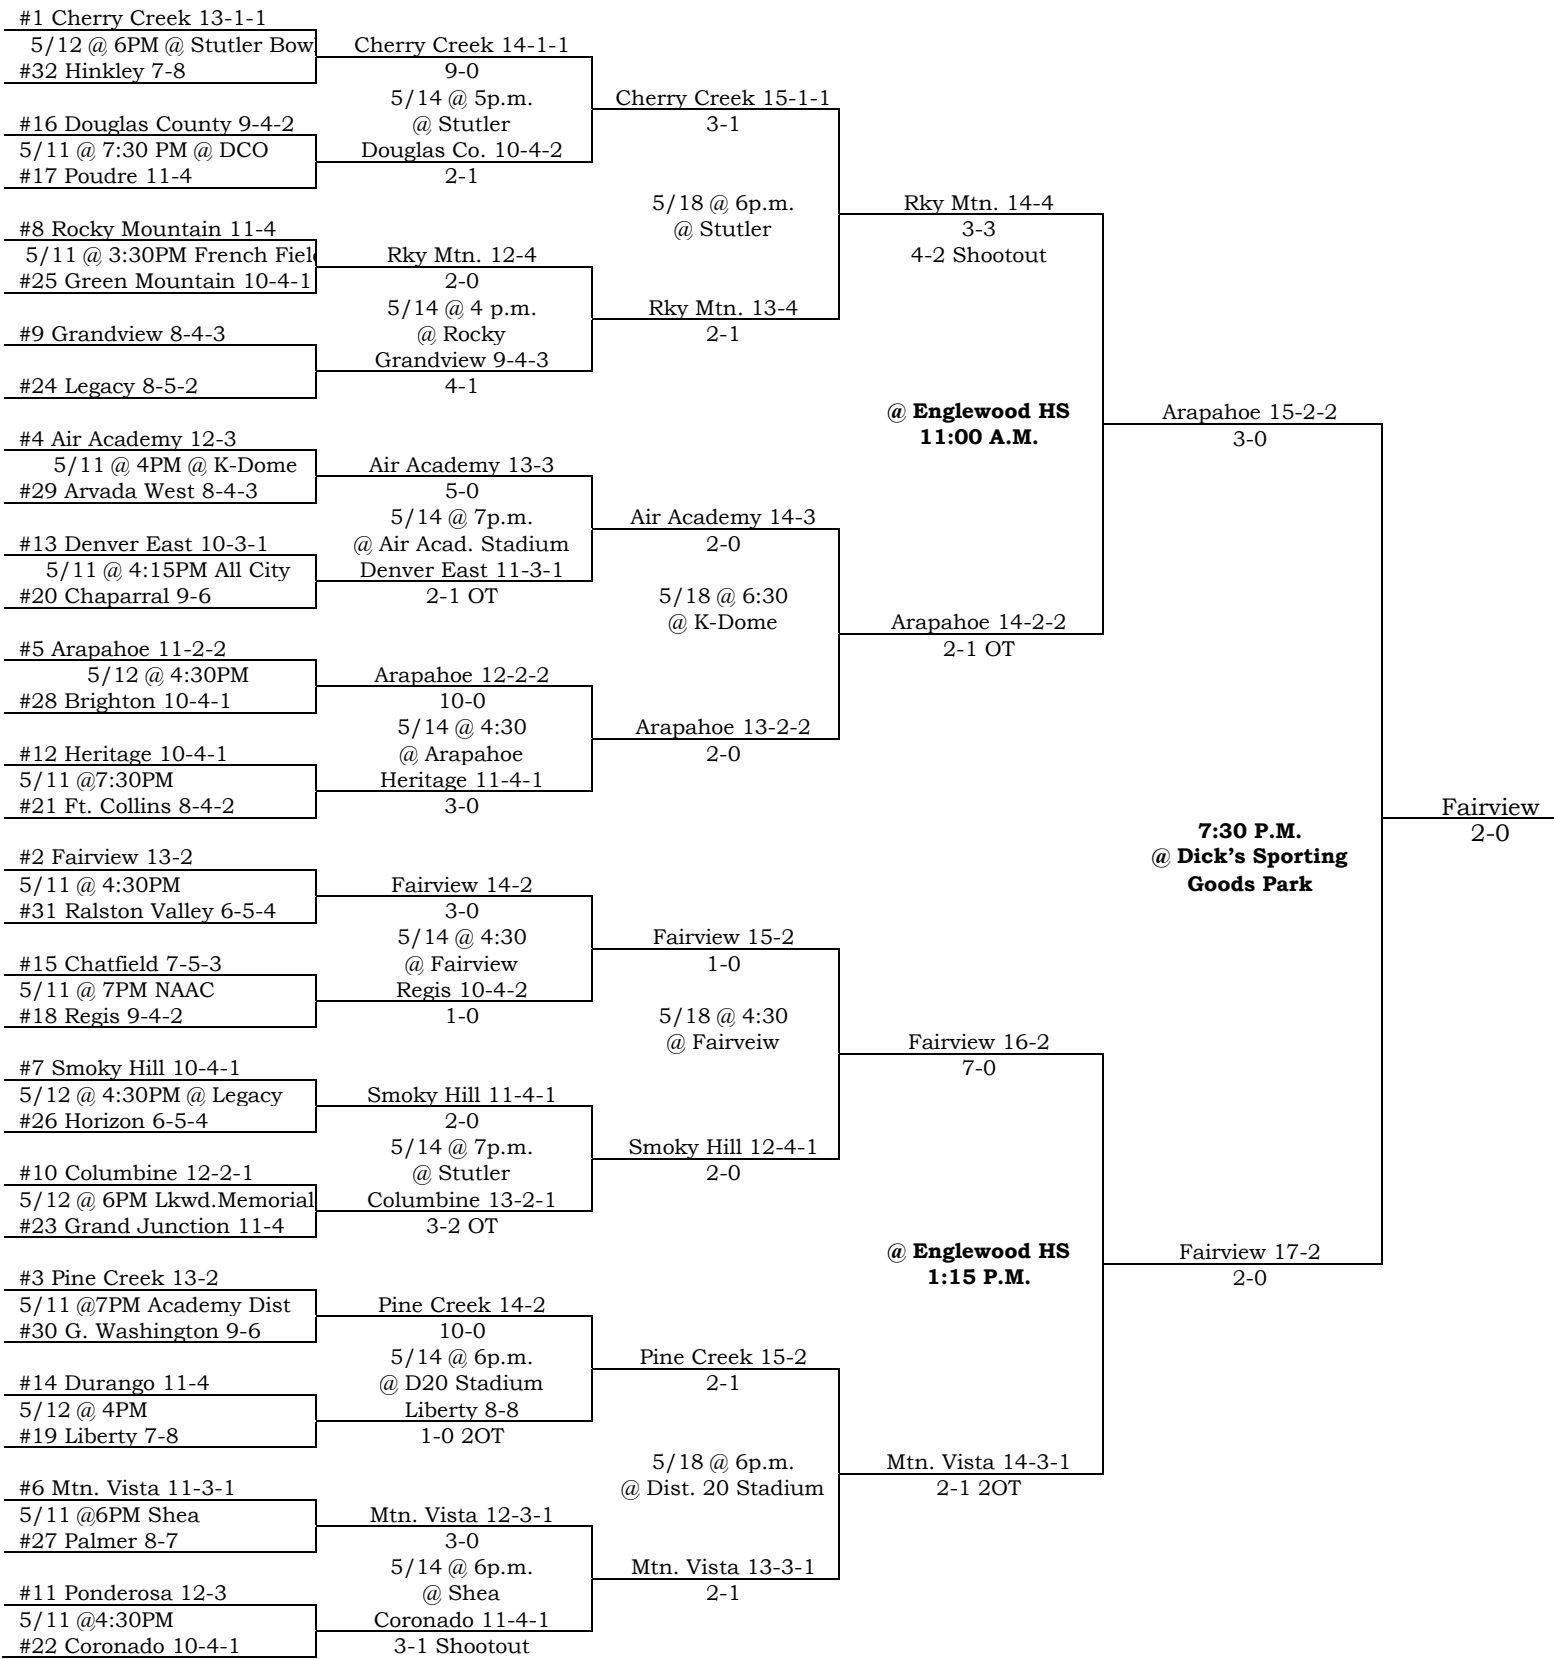

2010 5A Girls' Soccer Playoff Bracket

Updated 8:14 a.m.

1st Round

May 11/12

Round of 16

May 14

Quarterfinal

May 18

Semifinal

May 22

Final

May 26

The higher seeded team will be the home team throughout and will host the 1st, 2nd and quarterfinal rounds. The higher seed will be designated as the home team in the semifinal and championship games.