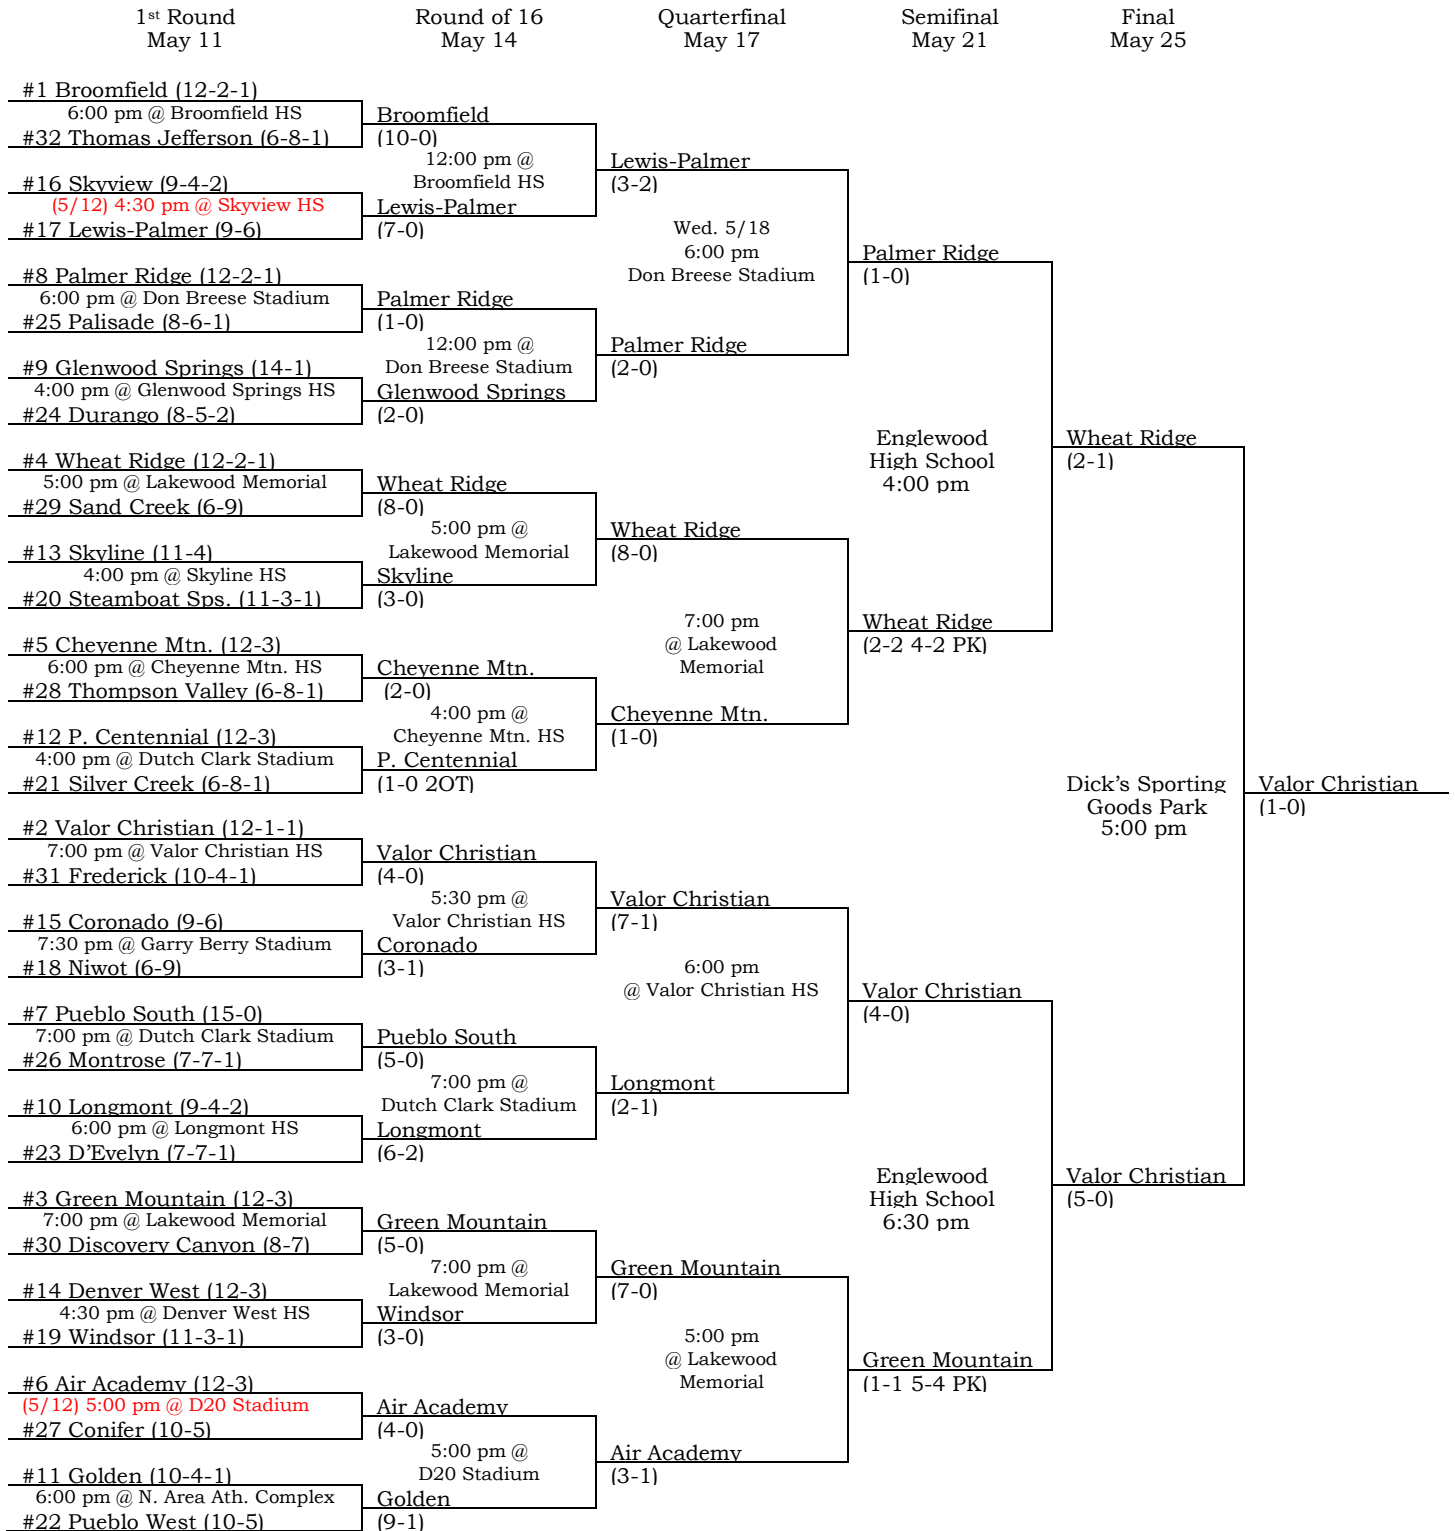

2011 3A Girls' Soccer Playoff Bracket

Buy Semifinal tickets [HERE](#)

**** Changes to game date, site, or time are indicated in red****

The higher seeded team* will be the home team throughout and will host the 1st, 2nd and quarterfinal rounds. The higher seed will be designated as the home team in semi and final games.

2011 4A Girls' Soccer Playoff Bracket

Buy Semifinal tickets [HERE](#)

**** Changes to game date, site, or time are indicated in red****

The higher seeded team will be the home team throughout and will host the 1st round, round of 16, and quarterfinal rounds. The higher seed will be designated as the home team in semi and final matches.

The higher seeded team will be the home team throughout and will host the 1st round, round of 16, and quarterfinal rounds. The higher seed will be designated as the home team in semi and final matches.