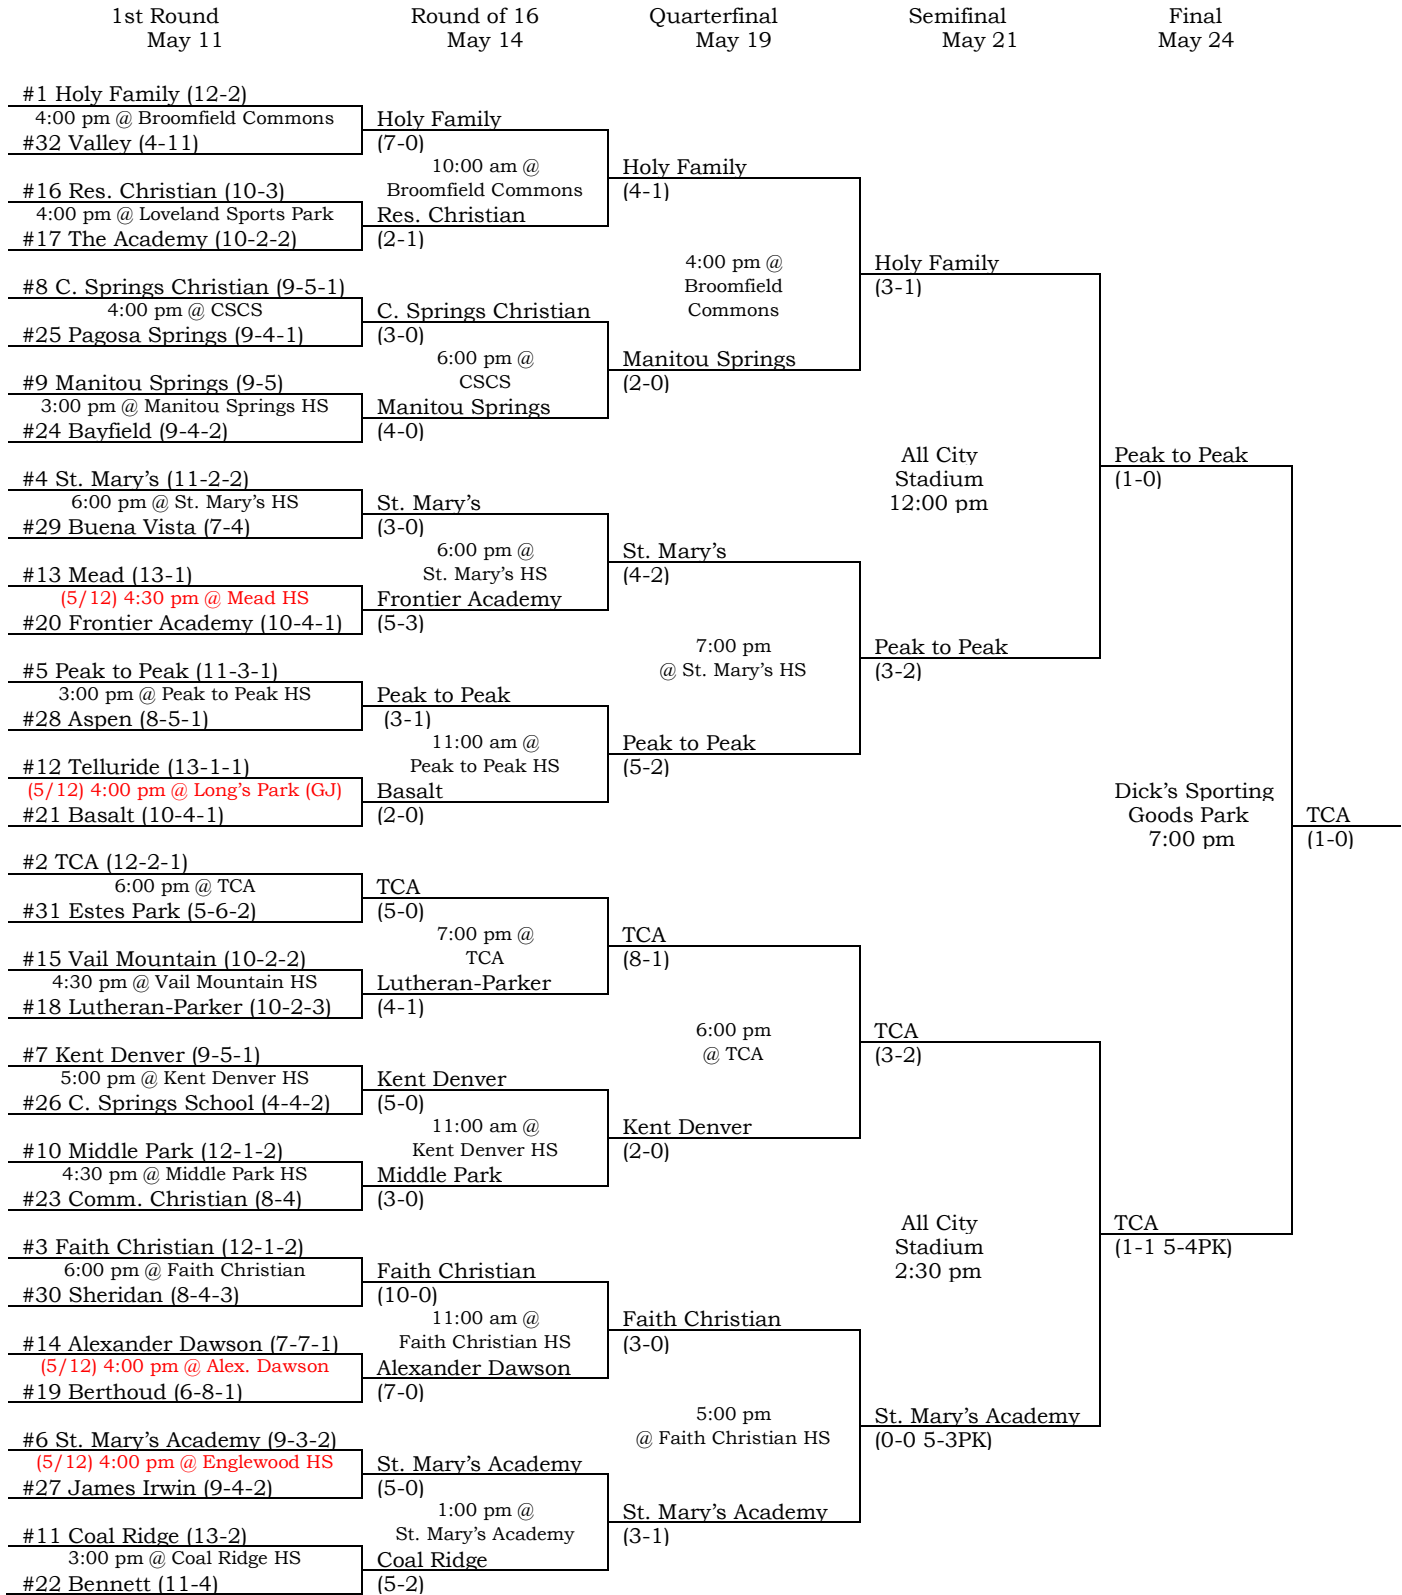

2011 3A Girls' Soccer Playoff Bracket

Buy Semifinal tickets [HERE](#)

**** Changes to game date, site, or time are indicated in red****

The higher seeded team* will be the home team throughout and will host the 1st, 2nd and quarterfinal rounds. The higher seed will be designated as the home team in semi and final games.

2011 4A Girls' Soccer Playoff Bracket

Buy Semifinal tickets [HERE](#)

**** Changes to game date, site, or time are indicated in red****

The higher seeded team will be the home team throughout and will host the 1st round, round of 16, and quarterfinal rounds. The higher seed will be designated as the home team in semi and final matches.

The higher seeded team will be the home team throughout and will host the 1st round, round of 16, and quarterfinal rounds. The higher seed will be designated as the home team in semi and final matches.